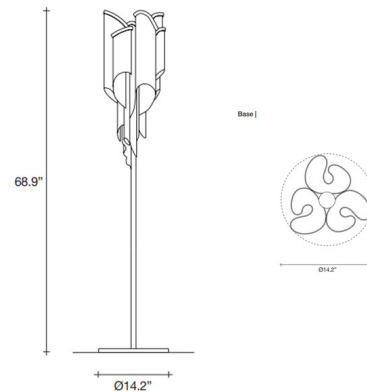

## Stream Floor Lamp

By Terzani USA

### Description

The Stream Floor Lamp comes with a graceful and classy design that adds uniqueness and light to a variety of spaces in your home. This stunning lighting piece is a part of Precious Collection. Over 7 kilometers of metal chain appear to flow down from the frame. These cascading tiers project a streaking, yet tranquil shadow throughout a room. Available in Nickel, Gold plated, and Black Nickel finishes. Includes black cord with integrated dimmer. ETL listed.

### Specifications

COLOR	N/A
BODY FINISH	Nickel
WATTAGE	30W
DIMMER	Included
DIMENSIONS	14.2"W x 68.9"H
BULB NOT INCLUDED	6 x B10/Candelabra (E12)/5W/120V LED
OTHER BULB OPTIONS	6 x CA10/Candelabra (E12)/120V LED
COUNTRY OF ORIGIN	Italy