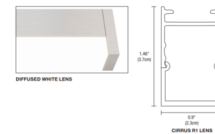

Lightology

lightology.com
866-954-4489
07-03-26

Project: _____
Company: _____
Location: _____ Fixture Type: _____
SPEC #: **EDG695026**
Approved On: _____ Approved By: _____

Cirrus R1 Linear Suspension w/Remote/End Feed/RD Canopy

By PureEdge Lighting

Description

The Cirrus R1 Lens End Feed Suspension with Remote 24VDC Power Supply (sold separately) and Round Canopy is a linear LED fixture that offers direct light in a clean, contemporary style. Features a diffused white rectangular lens with a 140 degree beam spread available in various increments from 36 to 420 inches, a variety of finishes, four wattage options, and a spectrum of color temperature options. Product is built to order. Note: Canopy mounts to a standard junction box either using the PS-60L-ELV-24VDC (60 Watt 24 Volt DC Power Supply) which fits inside junction box, or from a 24VDC remote Universal (UNI) power supply. Universal dimming with UNI power supply (TRIAC/ELV/0-10V). ELV dimming with PS-60L-ELV power supply. Power supply, dimmer control, and optional accessories sold separately. Note: Includes a 4 inch round canopy and adjustable 12 foot coaxial and aircraft cables. Additional aircraft cables are included for support when fixture exceeds 96 inches.

Specifications

COLOR	White Lens
BODY FINISH	Satin Nickel
WATTAGE	21W
DIMMER	Dimmable
DIMENSIONS	36"L x 0.9"W x 1.46"H
INTEGRATED LED MODULE	3 x LED/7W/24V LED

Technical Information

LAMP LIFE	50000 hours
COLOR RENDERING	95 CRI
LAMP COLOR	2700K
LUMENS/WATT	198.00
LUMINOUS FLUX	1386 lumens

Shown in satin nickel / white lens

CLICK TO VIEW PRODUCT

Notes: