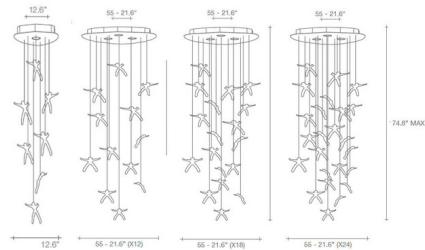

Description

The Angel Falls Multi Light Pendant groups 24 percent lead Crystal Angels hanging from cables that glitter on all surfaces creating a unique engaging light. This piece is sure to be a conversation starter wherever it's placed. Bulbs are mounted in the canopy.

Shown in brushed nickel / crystal

Specifications

COLOR Crystal
BODY FINISH Brushed Nickel
WATTAGE 21W
DIMMER Standard 120V
DIMENSIONS 21.6"W x 74.8"H
BULB NOT INCLUDED 3 x MR16/GU10/7W/120V LED
COUNTRY OF ORIGIN Italy

Technical Information

PRODUCT DIMENSIONS Max Overall Length: 74.8"

CLICK TO VIEW PRODUCT

Notes: