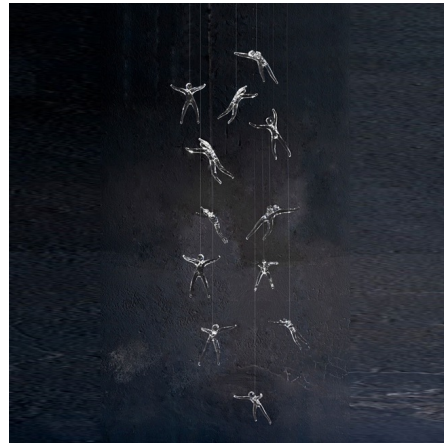

Description

The Angel Falls Multi Light Pendant groups 24 percent lead Crystal Angels hanging from cables that glitter on all surfaces creating a unique engaging light. This piece is sure to be a conversation starter wherever it's placed. Bulbs are mounted in the canopy.

Shown in brushed nickel / crystal

Specifications

COLOR Crystal
BODY FINISH Brushed Nickel
WATTAGE 21W
DIMMER Standard 120V
DIMENSIONS 21.6"W x 74.8"H
BULB NOT INCLUDED 3 x MR16/GU10/7W/120V LED
COUNTRY OF ORIGIN Italy