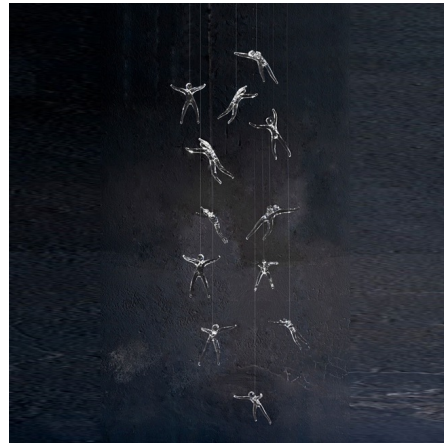

## Angel Falls Suspension By Terzani USA

### Description

The Angel Falls Multi Light Pendant groups 24 percent lead Crystal Angels hanging from cables that glitter on all surfaces creating a unique engaging light. This piece is sure to be a conversation starter wherever it's placed. Bulbs are mounted in the canopy.

Shown in brushed nickel / crystal