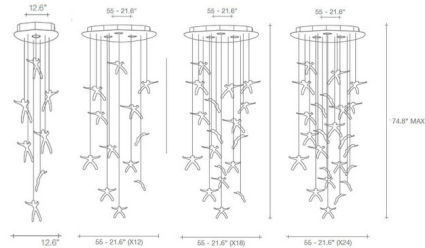

### Description

The Angel Falls Multi Light Pendant groups 24 percent lead Crystal Angels hanging from cables that glitter on all surfaces creating a unique engaging light. This piece is sure to be a conversation starter wherever it's placed. Bulbs are mounted in the canopy.

### Specifications

COLOR . . . . . Crystal  
 BODY FINISH . . . . . Brushed Nickel  
 WATTAGE . . . . . 21W  
 DIMMER . . . . . Standard 120V  
 DIMENSIONS . . . . . 21.6"W x 74.8"H  
 BULB NOT INCLUDED . . . . . 3 x MR16/GU10/7W/120V LED  
 COUNTRY OF ORIGIN . . . . . Italy

### Technical Information

PRODUCT DIMENSIONS . . . . . Max Overall Length: 74.8"

CLICK TO VIEW PRODUCT

Notes: