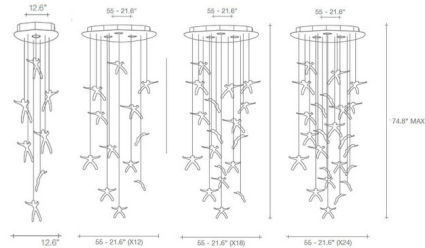

Description

The Angel Falls Multi Light Pendant groups 24 percent lead Crystal Angels hanging from cables that glitter on all surfaces creating a unique engaging light. This piece is sure to be a conversation starter wherever it's placed. Bulbs are mounted in the canopy.

Shown in brushed nickel / crystal

Specifications

COLOR Crystal
BODY FINISH Brushed Nickel
WATTAGE 21W
DIMMER Standard 120V
DIMENSIONS 21.6"W x 74.8"H
BULB NOT INCLUDED 3 x MR16/GU10/7W/120V LED
COUNTRY OF ORIGIN Italy

Technical Information

PRODUCT DIMENSIONS Max Overall Length: 74.8"

CLICK TO VIEW PRODUCT

Notes: