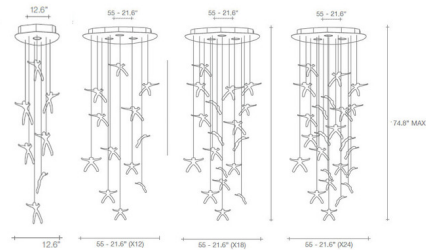

Description

The Angel Falls Multi Light Pendant groups 24 percent lead Crystal Angels hanging from cables that glitter on all surfaces creating a unique engaging light. This piece is sure to be a conversation starter wherever it's placed. Bulbs are mounted in the canopy.

Shown in brushed nickel / crystal

Specifications

COLOR Crystal
 BODY FINISH Brushed Nickel
 WATTAGE 21W
 DIMMER Standard 120V
 DIMENSIONS 21.6"W x 74.8"H
 BULB NOT INCLUDED 3 x MR16/GU10/7W/120V LED
 COUNTRY OF ORIGIN Italy

Technical Information

PRODUCT DIMENSIONS Max Overall Length: 74.8"

CLICK TO VIEW PRODUCT

Notes: