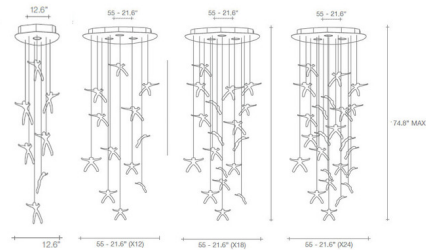

By Terzani USA

Description

The Angel Falls Multi Light Pendant groups 24 percent lead Crystal Angels hanging from cables that glitter on all surfaces creating a unique engaging light. This piece is sure to be a conversation starter wherever it's placed. Bulbs are mounted in the canopy.

Shown in brushed nickel / crystal

Specifications

COLOR Crystal
BODY FINISH Brushed Nickel
WATTAGE 21W
DIMMER Standard 120V
DIMENSIONS 21.6"W x 74.8"H
BULB NOT INCLUDED 3 x MR16/GU10/7W/120V LED
COUNTRY OF ORIGIN Italy

Technical Information

PRODUCT DIMENSIONS Max Overall Length: 74.8"

CLICK TO VIEW PRODUCT

Notes: