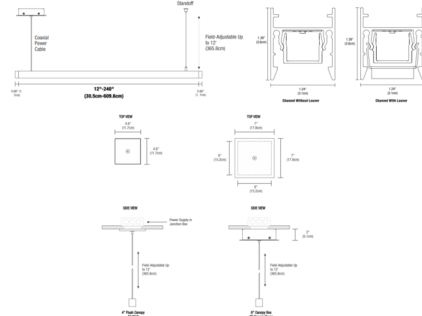

By PureEdge Lighting

Description

Nova Warm Dim Downlight Suspension with End Feed Power and One Canopy is a linear LED fixture that offers direct light in a clean, contemporary architectural style. Available in various increments from 36 to 240 inches, features a diffused white lens with 100 degree beam spread or clear frosted lens with 60 degree beam spread, optional black or white louver, multiple finishes, 4.4 LED watts per foot, and Warm Dim 2700K to 2000K (27D) or 3000K to 2000K (30D) color temperature. Includes one square (canopy size dependent on length of fixture) and adjustable 12 foot coaxial and aircraft cables (fixtures over 96 inch include additional aircraft cables). Supplied with a 120V/24VDC electronic low voltage LED power supply which fits inside electrical junction box. Dimmable with an electronic low voltage (ELV) dimmer, sold separately. ETL listed. Fixture includes a 5 year warranty. Optional accessories and dimmer control sold separately. Product is built to order.

Specifications

COLOR White / Black Louver
 BODY FINISH Satin Nickel
 WATTAGE 15W
 DIMMER Low Voltage Electronic
 DIMENSIONS 36"L x 1.24"W x 1.39"H
 INTEGRATED LED MODULE 3 x LED/5W/24V LED

Technical Information

LAMP LIFE 50000 hours
 COLOR RENDERING 95 CRI
 LAMP COLOR 2700K Warm Dim
 LUMENS/WATT 79.20
 LUMINOUS FLUX 396 lumens

Shown in satin nickel / white / black louver

CANOPY CHART		
VERSION	6" FLUSH CANOPY (50 WATTS)	6" SURFACE MOUNT CANOPY (100 WATTS)
5W Lengths (4,480)	up to 110"	112" - 240"
7W Lengths (7,280)	up to 80"	88" - 180"
10W Lengths (1080)	up to 60"	62" - 120"