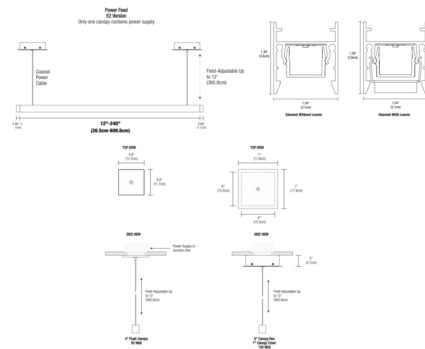

### Description

Nova Warm Dim Downlight Suspension with End Feed Power and Two Canopies is a linear LED fixture that offers direct light in a clean, contemporary architectural style. Available in various increments from 36 to 240 inches, features a diffused white lens with 100 degree beam spread or clear frosted lens with 60 degree beam spread, optional black or white louver, multiple finishes, 4.4 LED watts per foot, and Warm Dim 2700K to 2000K (27D) or 3000K to 2000K (30D) color temperature. Includes two square canopies (canopy size dependent on length of fixture) and adjustable 12 foot coaxial and aircraft cables (fixtures over 96 inch include additional aircraft cables). Supplied with a 120V/24VDC electronic low voltage LED power supply which fits inside electrical junction box. Dimmable with an electronic low voltage (ELV) dimmer, sold separately. ETL listed. Fixture includes a 5 year warranty. Optional accessories and dimmer control sold separately. Product is built to order.

### Specifications

COLOR . . . . . White / Black Louver  
 BODY FINISH . . . . . Satin Nickel  
 WATTAGE . . . . . 15W  
 DIMMER . . . . . Low Voltage Electronic  
 DIMENSIONS . . . . . 36"L x 1.24"W x 1.39"H  
 INTEGRATED LED MODULE . . . . . 3 x LED/5W/24V LED

Shown in satin nickel / white / black louver

CANOPY CHART		
VERSION	4" FLUSH CANOPY (20180715)	6" SURFACE MOUNT CANOPY (20180715)
5W Lengths (1.400)	up to 150"	110" - 240"
7W Lengths (2.000)	up to 90"	96" - 240"
10W Lengths (3.000)	up to 60"	62" - 120"