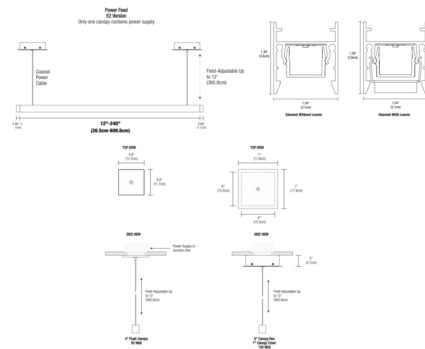

### Description

Nova Warm Dim Downlight Suspension with End Feed Power and Two Canopies is a linear LED fixture that offers direct light in a clean, contemporary architectural style. Available in various increments from 36 to 240 inches, features a diffused white lens with 100 degree beam spread or clear frosted lens with 60 degree beam spread, optional black or white louver, multiple finishes, 4.4 LED watts per foot, and Warm Dim 2700K to 2000K (27D) or 3000K to 2000K (30D) color temperature. Includes two square canopies (canopy size dependent on length of fixture) and adjustable 12 foot coaxial and aircraft cables (fixtures over 96 inch include additional aircraft cables). Supplied with a 120V/24VDC electronic low voltage LED power supply which fits inside electrical junction box. Dimmable with an electronic low voltage (ELV) dimmer, sold separately. ETL listed. Fixture includes a 5 year warranty. Optional accessories and dimmer control sold separately. Product is built to order.

### Specifications

COLOR . . . . . White / Black Louver  
 BODY FINISH . . . . . Satin Nickel  
 WATTAGE . . . . . 15W  
 DIMMER . . . . . Low Voltage Electronic  
 DIMENSIONS . . . . . 36"L x 1.24"W x 1.39"H  
 INTEGRATED LED MODULE . . . . . 3 x LED/5W/24V LED

Shown in satin nickel / white / black louver

CANOPY CHART		
VERSION	4" FLUSH CANOPY (20190715)	6" SURFACE MOUNT CANOPY (20190715)
5W Lengths (1.400)	up to 150"	110" - 240"
7W Lengths (2.000)	up to 90"	96" - 240"
10W Lengths (2.000)	up to 60"	62" - 120"