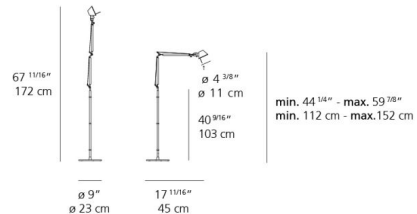

CLICK TO VIEW PRODUCT

Notes: