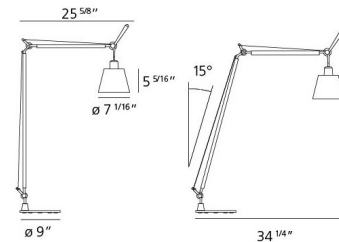

By Artemide

Description

Craft the perfect reading experience with the Tolomeo with Shade Reading Floor Lamp, a sophisticated blend of iconic design and ambient illumination. This lamp features a fully adjustable articulated arm body structure in extruded natural anodized aluminum, allowing for precise positioning of light. The signature joints, tension control knobs, and mountings, crafted from polished die-cast aluminum, alongside robust stainless steel support cables, ensure fluid movement and lasting durability. A beautiful 7-inch diameter shade, available in classic Parchment or modern Grey Fiber, provides a soft, diffused glow perfect for comfortable reading. An incorporated on/off switch on the lampholder offers easy access. The lamp is also available in a compact fluorescent option for added versatility. Grounded by a stable 9-inch diameter base, this lamp is designed for both functionality and aesthetic appeal. UL listed for safety, customers consistently praise its elegant design and perfect reading light, making it a cherished addition to any reading nook or living area in a contemporary home.

Shown in polished aluminum / parchment paper

Specifications

| | |
|--------------------|--|
| COLOR | Parchment Paper |
| BODY FINISH | Polished Aluminum |
| WATTAGE | 53W |
| DIMMER | N/A |
| DIMENSIONS | 9"W x 42.5"H x 34.25"D |
| BULB NOT INCLUDED | 1 x A19/Medium (E26)/53W/120V Incandescent |
| OTHER BULB OPTIONS | 1 x A19/Medium (E26)/120V LED |
| COUNTRY OF ORIGIN | Italy |