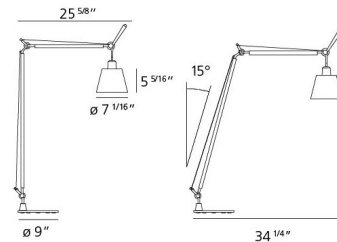

By Artemide

Description

Craft the perfect reading experience with the Tolomeo with Shade Reading Floor Lamp, a sophisticated blend of iconic design and ambient illumination. This lamp features a fully adjustable articulated arm body structure in extruded natural anodized aluminum, allowing for precise positioning of light. The signature joints, tension control knobs, and mountings, crafted from polished die-cast aluminum, alongside robust stainless steel support cables, ensure fluid movement and lasting durability. A beautiful 7-inch diameter shade, available in classic Parchment or modern Grey Fiber, provides a soft, diffused glow perfect for comfortable reading. An incorporated on/off switch on the lampholder offers easy access. The lamp is also available in a compact fluorescent option for added versatility. Grounded by a stable 9-inch diameter base, this lamp is designed for both functionality and aesthetic appeal. UL listed for safety, customers consistently praise its elegant design and perfect reading light, making it a cherished addition to any reading nook or living area in a contemporary home.

Shown in polished aluminum / parchment paper

Specifications

COLOR	Parchment Paper
BODY FINISH	Polished Aluminum
WATTAGE	53W
DIMMER	N/A
DIMENSIONS	9"W x 42.5"H x 34.25"D
BULB NOT INCLUDED	1 x A19/Medium (E26)/53W/120V Incandescent
OTHER BULB OPTIONS	1 x A19/Medium (E26)/120V LED
COUNTRY OF ORIGIN	Italy