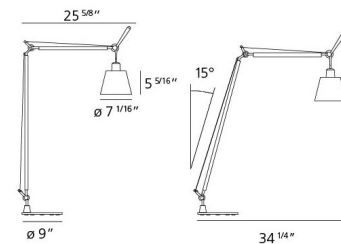

### Description

Craft the perfect reading experience with the Tolomeo with Shade Reading Floor Lamp, a sophisticated blend of iconic design and ambient illumination. This lamp features a fully adjustable articulated arm body structure in extruded natural anodized aluminum, allowing for precise positioning of light. The signature joints, tension control knobs, and mountings, crafted from polished die-cast aluminum, alongside robust stainless steel support cables, ensure fluid movement and lasting durability. A beautiful 7-inch diameter shade, available in classic Parchment or modern Grey Fiber, provides a soft, diffused glow perfect for comfortable reading. An incorporated on/off switch on the lampholder offers easy access. The lamp is also available in a compact fluorescent option for added versatility. Grounded by a stable 9-inch diameter base, this lamp is designed for both functionality and aesthetic appeal. UL listed for safety, customers consistently praise its elegant design and perfect reading light, making it a cherished addition to any reading nook or living area in a contemporary home.

### Specifications

COLOR	Parchment Paper
BODY FINISH	Polished Aluminum
WATTAGE	53W
DIMMER	N/A
DIMENSIONS	9"W x 42.5"H x 34.25"D
BULB NOT INCLUDED	1 x A19/Medium (E26)/53W/120V Incandescent
OTHER BULB OPTIONS	1 x A19/Medium (E26)/120V LED
COUNTRY OF ORIGIN	Italy