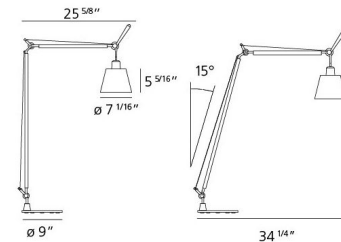

### Description

Craft the perfect reading experience with the Tolomeo with Shade Reading Floor Lamp, a sophisticated blend of iconic design and ambient illumination. This lamp features a fully adjustable articulated arm body structure in extruded natural anodized aluminum, allowing for precise positioning of light. The signature joints, tension control knobs, and mountings, crafted from polished die-cast aluminum, alongside robust stainless steel support cables, ensure fluid movement and lasting durability. A beautiful 7-inch diameter shade, available in classic Parchment or modern Grey Fiber, provides a soft, diffused glow perfect for comfortable reading. An incorporated on/off switch on the lampholder offers easy access. The lamp is also available in a compact fluorescent option for added versatility. Grounded by a stable 9-inch diameter base, this lamp is designed for both functionality and aesthetic appeal. UL listed for safety, customers consistently praise its elegant design and perfect reading light, making it a cherished addition to any reading nook or living area in a contemporary home.

### Specifications

COLOR	Parchment Paper
BODY FINISH	Polished Aluminum
WATTAGE	53W
DIMMER	N/A
DIMENSIONS	9"W x 42.5"H x 34.25"D
BULB NOT INCLUDED	1 x A19/Medium (E26)/53W/120V Incandescent
OTHER BULB OPTIONS	1 x A19/Medium (E26)/120V LED
COUNTRY OF ORIGIN	Italy