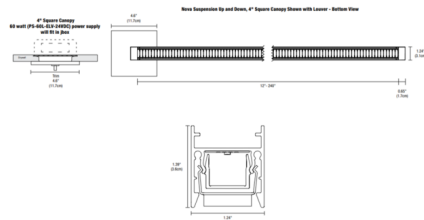

CLICK TO VIEW PRODUCT

Notes: