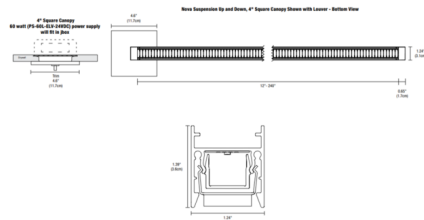

### Description

Nova Warm Dim Remote Power Downlight Suspension with Square Canopy End Feed is a linear LED fixture that offers direct light in a clean, contemporary style. Nova is available in various increments from 36 to 240 inches and features a diffused white 100 degree or clear frosted 60 degree downlight lens, optional black or white louver, multiple finishes, 4.4 LED watts per foot, and Warm Dim 2700K to 2000K (27D) or 3000K to 2000K (30D) color temperature. 84 inch maximum length for Chrome finish. ETL listed. Title 24 compliant when used with a Universal (UNI) power supply. Fixture includes a 5 year warranty. Product is built to order. Note: Canopy mounts to a standard junction box either using the PS-60L-ELV-24VDC (60 Watt 24 Volt DC Power Supply) which fits inside junction box, or from a 24VDC remote Universal (UNI) power supply. Universal dimming with UNI power supply (TRIAC/ELV/0-10V). ELV dimming with PS-60L-ELV power supply. Power supply, dimmer control, and optional accessories sold separately. Note: Includes a 4 inch square canopy and adjustable 12 foot coaxial and aircraft cables. Additional aircraft cables are included for support when fixture exceeds 84 inch.

### Specifications

COLOR . . . . . White / Black Louver  
 BODY FINISH . . . . . Satin Nickel  
 WATTAGE . . . . . 15W  
 DIMMER . . . . . Low Voltage Electronic  
 DIMENSIONS . . . . . 36"L x 1.24"W x 1.39"H  
 INTEGRATED LED MODULE . . . . . 3 x LED/5W/24V LED