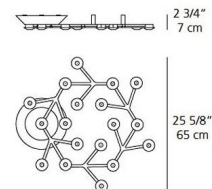

Lightology

lightology.com
866-954-4489
06-04-26

Project: _____

Company: _____

Location: _____ Fixture Type: _____

SPEC #: **ART69710**

Approved On: _____ Approved By: _____

LED NET Circle Ceiling Light

By Artemide

Description

Illuminate your space with the striking geometric beauty of the LED NET Circle Ceiling Light, a modern fixture that combines artistic form with advanced lighting technology. This captivating light features a sleek painted aluminum structure, creating a clean, minimalist silhouette. Each integrated LED is meticulously fitted with a transparent methacrylate lens and a satin finish methacrylate lens holder, ensuring optimal light distribution and a refined aesthetic. The integrated LED light source provides powerful and efficient illumination. UL listed for safety, customers consistently praise its unique design and bright, even light distribution, noting how it becomes a focal point in any room. Perfect for modern living rooms, dining areas, or commercial spaces seeking a distinctive contemporary lighting solution, the LED NET Circle Ceiling Light offers both sculptural appeal and superior performance.

Specifications

COLOR . . . . . N/A
BODY FINISH . . . . . White
WATTAGE 28W
DIMMER 0-10V
DIMENSIONS . . . . . 25.62"W x 2.75"H x 10"D
INTEGRATED LED MODULE . . . . . 1 x LED/28W/120-277V LED
COUNTRY OF ORIGIN . . . . . Italy

Technical Information

LAMP LIFE . . . . . 50000 hours
COLOR RENDERING . . . . . 80 CRI
LAMP COLOR 3000K
LUMENS/WATT 67.68
LUMINOUS FLUX . . . . . 1895 lumens

Notes:

CLICK TO VIEW PRODUCT