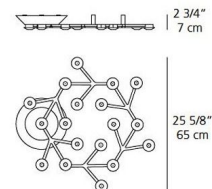

CLICK TO VIEW PRODUCT

Notes: