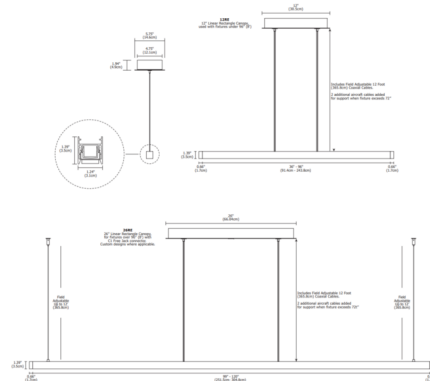

Shown in satin nickel / white lens