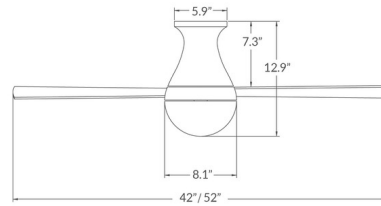

### Description

Ball Flush Ceiling Fan without light is another gem from Ron Rezek. Features a teardrop shape making a graceful transition from the ceiling to the fan. Available with a Brushed Aluminum or Gloss White motor with Aluminum, Maple, or White blades. Available with: 001 Control which provides fan operation only with four speeds; 003 Control which provides three speeds and choice of on/off or dimming light function, and comes with a handset, wall mounted holder, and RF receiver; or 005 Control - a wall/remote combo which includes the 003 handset - three speeds and choice of on/off or dimming light function, and comes with a handset, wall mounted holder, and RF receiver. Available in 42 inch and 52 inch blade spans. ETL listed. Damp location rated.

### Specifications

BLADE COLOR	White
BODY FINISH	Gloss White
WATTAGE	N/A
DIMMER	N/A
DIMENSIONS	42"W x 13"H
BULB	N/A
COUNTRY OF ORIGIN	Chinese Taipei

CLICK TO VIEW PRODUCT

Notes: