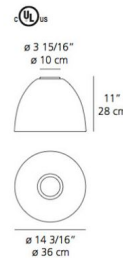

Specifications

COLOR	N/A
BODY FINISH	Aluminum
WATTAGE	75W
DIMMER	Standard 120V
DIMENSIONS	14.19"W x 11"H
BULB NOT INCLUDED	1 x T10/Medium (E26)/75W/120V Halogen
COUNTRY OF ORIGIN	Italy

Shown in aluminum