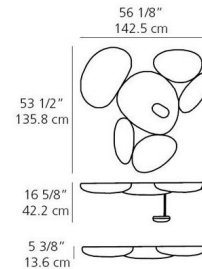

CLICK TO VIEW PRODUCT

Notes: