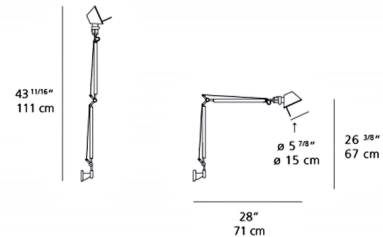

CLICK TO VIEW PRODUCT

Notes: