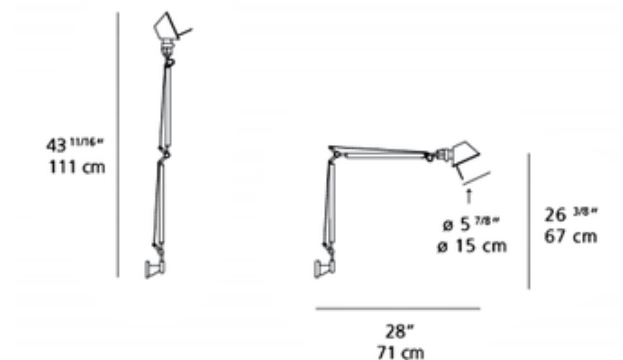

COMPANY	PROJECT	FIXTURE TYPE	APPROVED BY	DATE