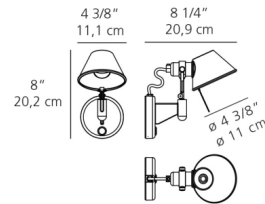

### Specifications

COLOR	N/A
BODY FINISH	Aluminum
WATTAGE	60W
DIMMER	N/A
DIMENSIONS	4.4"W x 8"H x 8.25"D
BULB NOT INCLUDED	1 x G16.5/Candelabra (E12)/60W/120V Incandescent
COUNTRY OF ORIGIN	Italy

CLICK TO VIEW PRODUCT