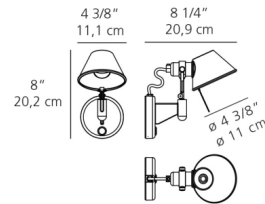

By Artemide

Description

Introduce focused and flexible illumination to your walls with the Tolomeo Micro Wall Spot. This sleek fixture features a highly polished die-cast aluminum finish canopy, exuding a modern and refined aesthetic. At its heart is a fully adjustable, rotatable, and tiltable diffuser in natural anodized aluminum, allowing you to direct light with unparalleled precision exactly where it's needed. Whether highlighting artwork, providing targeted task lighting, or creating an accent, this wall spot offers effortless control. The thoughtfully designed mounting plate discreetly conceals hardware and seamlessly mounts to a standard electrical box, centered on the fixture's canopy for a clean, integrated look. Customers consistently praise its compact size and powerful light and exceptional versatility. Ideal for hallways, reading nooks, or as a sophisticated accent in any living space, the Tolomeo Micro Wall Spot embodies contemporary and transitional design, offering a blend of robust functionality and timeless style.

Shown in aluminum

Specifications

| | |
|-------------------|--|
| COLOR | N/A |
| BODY FINISH | Aluminum |
| WATTAGE | 60W |
| DIMMER | N/A |
| DIMENSIONS | 4.4"W x 8"H x 8.25"D |
| BULB NOT INCLUDED | 1 x G16.5/Candelabra (E12)/60W/120V Incandescent |
| COUNTRY OF ORIGIN | Italy |