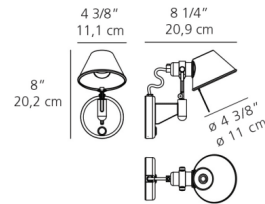

By Artemide

Description

Introduce focused and flexible illumination to your walls with the Tolomeo Micro Wall Spot. This sleek fixture features a highly polished die-cast aluminum finish canopy, exuding a modern and refined aesthetic. At its heart is a fully adjustable, rotatable, and tiltable diffuser in natural anodized aluminum, allowing you to direct light with unparalleled precision exactly where it's needed. Whether highlighting artwork, providing targeted task lighting, or creating an accent, this wall spot offers effortless control. The thoughtfully designed mounting plate discreetly conceals hardware and seamlessly mounts to a standard electrical box, centered on the fixture's canopy for a clean, integrated look. Customers consistently praise its compact size and powerful light and exceptional versatility. Ideal for hallways, reading nooks, or as a sophisticated accent in any living space, the Tolomeo Micro Wall Spot embodies contemporary and transitional design, offering a blend of robust functionality and timeless style.

Shown in aluminum

Specifications

COLOR	N/A
BODY FINISH	Aluminum
WATTAGE	60W
DIMMER	N/A
DIMENSIONS	4.4"W x 8"H x 8.25"D
BULB NOT INCLUDED	1 x G16.5/Candelabra (E12)/60W/120V Incandescent
COUNTRY OF ORIGIN	Italy