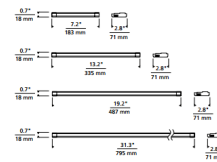

Description

The Unilume Slimline 90CRI Undercabinet Light utilizes the tight clustered blue LEDs, a 98 percent reflective mixing chamber and an Intematix ChromaLit remote phosphor lens. The result is consistent illumination with ultra high efficiency—all in a housing that is less than 3/4 of an inch deep. Finish in Black or White. Available in four sizes. Available in choice of Very Warm White 2700K, Warm White 3000K, or Neutral White 3500K color temperature with 90CRI. 50,000 hour average lamp life. Features an integrated LED driver that makes installation easy and allows smooth dimming down to 15 percent using an electronic low voltage dimmer. Each unit includes an integrated on/off switch. ETL listed. Suitable for damp locations. Extra Small: Includes 4 watts LED, 240 lumens. 7.2 inch length x 2.8 inch depth x .7 inch height. Small: Includes 8.5 watts LED, 527 lumens. 13.2 inch length x 2.8 inch depth x .7 inch height. Medium: Includes 10.5 watts LED, 693 lumens. 19.2 inch length x 2.8 inch depth x .7 inch height. Large: Includes 18 watt LED, 1224 lumens. 31.3 inch length x 2.8 inch depth x .7 inch height. 5 year warranty. Title 24 compliant. ETL listed. Required and optional accessory items available, sold separately.

Shown in white

Specifications

COLOR	N/A
BODY FINISH	White
WATTAGE	10.5W
DIMMER	Low Voltage Electronic
DIMENSIONS	19.2"L x 0.7"H x 2.8"D
INTEGRATED LED MODULE	1 x LED/10.5W/120V LED

Technical Information

LAMP LIFE	50000 hours
COLOR RENDERING	90 CRI
LAMP COLOR	2700K
LUMENS/WATT	47.43
LUMINOUS FLUX	498 lumens