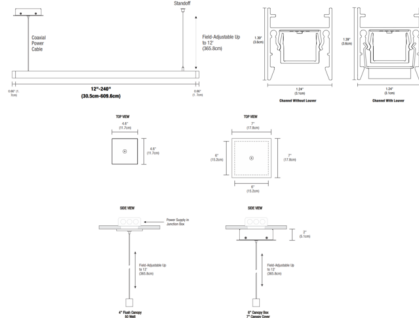

By PureEdge Lighting

Description

Nova Downlight Suspension with End Feed Power and One Canopy is a linear LED fixture that offers direct light in a clean, contemporary architectural style. Available in various increments from 36 to 240 inches, features a diffused white lens with 100 degree beam spread or clear frosted lens with 60 degree beam spread, optional black or white louver, multiple finishes, three wattage options, and a spectrum of color temperature options. Includes one square (canopy size dependent on length of fixture) and adjustable 12 foot coaxial and aircraft cables (fixtures over 96 inch include additional aircraft cables). Supplied with a 120V/24VDC electronic low voltage LED power supply which fits inside electrical junction box. Dimmable with an electronic low voltage (ELV) dimmer, sold separately. ETL listed. Fixture includes a 5 year warranty. Optional accessories and dimmer control sold separately. Product is built to order.

Specifications

COLOR White / Black Louver
 BODY FINISH Satin Nickel
 WATTAGE 20W
 DIMMER Low Voltage Electronic
 DIMENSIONS 48"L x 1.24"W x 1.39"H
 INTEGRATED LED MODULE 4 x LED/5W/24V LED
 COUNTRY OF ORIGIN United States

Technical Information

LAMP LIFE 50000 hours
 COLOR RENDERING 95 CRI
 LAMP COLOR 2700K
 LUMENS/WATT 86.40
 LUMINOUS FLUX 432 lumens

Shown in satin nickel / white / black louver

CANOPY CHART		
VERSION	6" FLUSH CANOPY (50 WATTS)	6" SURFACE MOUNT CANOPY (50 WATTS)
5W Lengths (4, 60)	up to 110"	112" - 240"
7W Lengths (7, 90)	up to 80"	82" - 180"
10W Lengths (100)	up to 60"	62" - 120"