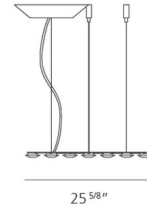

### Specifications

COLOR	N/A
BODY FINISH	White
WATTAGE	30W
DIMMER	0-10V
DIMENSIONS	25.62"W x 19.75"H
INTEGRATED LED MODULE	1 x LED/30W/120-277V LED
COUNTRY OF ORIGIN	Italy

### Technical Information

PRODUCT DIMENSIONS	Canopy: 10" diameter
LAMP LIFE	50000 hours
COLOR RENDERING	80 CRI
LAMP COLOR	3000K
LUMENS/WATT	62.77
LUMINOUS FLUX	1883 lumens

Shown in white

standard length  
min. 19 3/4" - max. 78 3/4"

extended length  
min. 19 3/4" - max. 216"

CLICK TO VIEW PRODUCT

Notes: