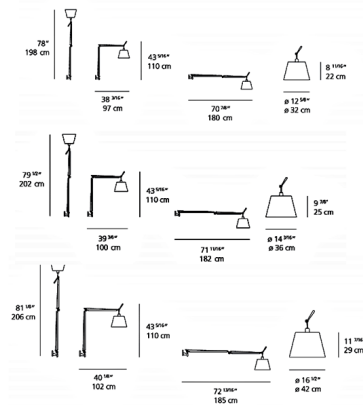

CLICK TO VIEW PRODUCT

Notes: