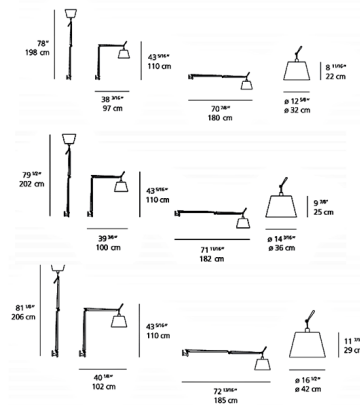

By Artemide

Description

Make a grand, flexible statement with the Tolomeo Mega Wall Mount with Diffuser, an oversized and highly adjustable lighting solution designed to command attention. This impressive fixture features a fully adjustable, articulated arm that provides exceptional reach and precise light positioning. It integrates seamlessly into your wall via a J bracket for wall mounting on a junction box, ensuring a clean and sophisticated installation. Available in a versatile Aluminum body finish (paired with a Parchment, Silver Fiber, or sleek Black shade) or a sophisticated Black body finish (with a matching Black shade), the Tolomeo Mega offers versatile aesthetic options to complement any interior. A convenient dimmer is located on the cord, providing effortless control over your illumination. This versatile light offers the flexibility of being hardwired or plug-in, adapting to your specific installation needs. Customers consistently laud its dramatic scale and remarkable functionality for large spaces. Ideal for illuminating expansive living rooms, grand bedrooms, or as a powerful task light in a large home office, the Tolomeo Mega Wall Light with Diffuser embodies contemporary and transitional design, offering both monumental style and unparalleled adaptability.

Shown in aluminum / black shade

Specifications

COLOR	N/A
BODY FINISH	Aluminum / Black Shade
WATTAGE	150W
DIMMER	Standard 120V
DIMENSIONS	71.7"L x 14.2"W x 43.3"H x 39.4"D
BULB NOT INCLUDED	1 x A21/Medium (E26)/150W/120V Incandescent
OTHER BULB OPTIONS	1 x A21/Medium (E26)/120V LED
COUNTRY OF ORIGIN	Italy