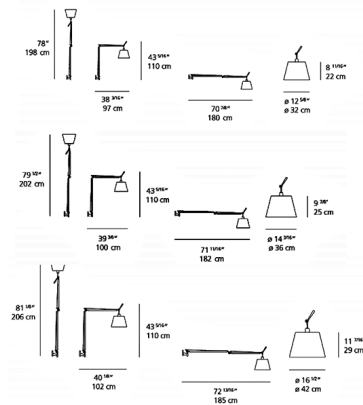

Lightology

lightology.com
866-954-4489
05-24-26

Project: _____
 Company: _____
 Location: _____ Fixture Type: _____
 SPEC #: **ART70210**
 Approved On: _____ Approved By: _____

Tolomeo Mega Wall Light with Diffuser By Artemide

Description

Make a grand, flexible statement with the Tolomeo Mega Wall Mount with Diffuser, an oversized and highly adjustable lighting solution designed to command attention. This impressive fixture features a fully adjustable, articulated arm that provides exceptional reach and precise light positioning. It integrates seamlessly into your wall via a J bracket for wall mounting on a junction box, ensuring a clean and sophisticated installation. Available in a versatile Aluminum body finish (paired with a Parchment, Silver Fiber, or sleek Black shade) or a sophisticated Black body finish (with a matching Black shade), the Tolomeo Mega offers versatile aesthetic options to complement any interior. A convenient dimmer is located on the cord, providing effortless control over your illumination. This versatile light offers the flexibility of being hardwired or plug-in, adapting to your specific installation needs. Customers consistently laud its dramatic scale and remarkable functionality for large spaces. Ideal for illuminating expansive living rooms, grand bedrooms, or as a powerful task light in a large home office, the Tolomeo Mega Wall Light with Diffuser embodies contemporary and transitional design, offering both monumental style and unparalleled adaptability.

Shown in aluminum / black shade

Specifications

COLOR	N/A
BODY FINISH	Aluminum / Black Shade
WATTAGE	150W
DIMMER	Standard 120V
DIMENSIONS	72.8"L x 16.5"W x 43.3"H x 40.1"D
BULB NOT INCLUDED	1 x A21/Medium (E26)/150W/120V Incandescent
OTHER BULB OPTIONS	1 x A21/Medium (E26)/120V LED
COUNTRY OF ORIGIN	Italy