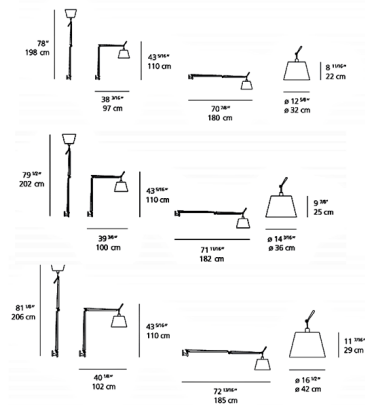

CLICK TO VIEW PRODUCT

Notes: