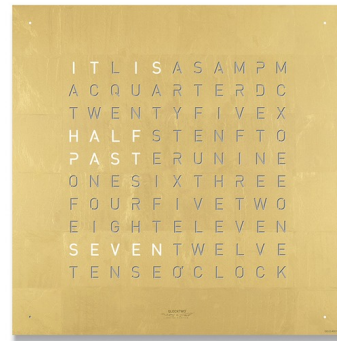

Lightology

lightology.com
866-954-4489
07-09-26

Project: _____

Company: _____

Location: _____ Fixture Type: _____

SPEC #: **QLO70261**

Approved On: _____ Approved By: _____

Qlocktwo Earth 45 Creators Edition Wall Clock

By Qlocktwo by Biegert & Funk

Description

The Qlocktwo Earth 45 Creators Wall Clock from Biegert & Funk is designed to change the way we look at time. The clock face displays the time in written words, making it a statement. Front cover is made of polished acrylic glass, color faceplate held by magnets and can easily be changed. Includes two acrylic glass supports, for freestanding setup, along with a wall bracket for mounting. Gold and Platinum do not include freestanding supports. Features include a 24 hour time storage in case of power loss, automatic brightness adjustment mode, wireless timesetting via Qlocktwo Configurator app. May also be controlled via the Qlocktwo Flashsetter app on your smartphone or tablet. ADA compliant. Includes a USB cable for wall mounted setup, USB plug, and junction box.

Specifications

COLOR	N/A
BODY FINISH	Gold
WATTAGE	N/A
DIMMER	N/A
DIMENSIONS	17.72"W x 17.72"H x 0.78"D
INTEGRATED LED MODULE	LED/120V LED
COUNTRY OF ORIGIN	Germany

Notes: