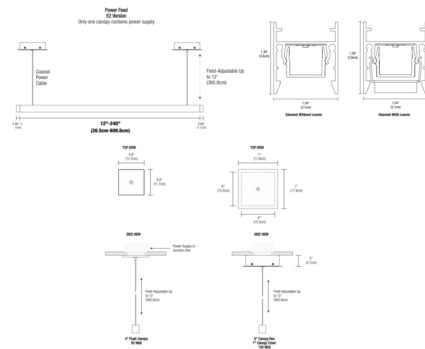

By PureEdge Lighting

Description

Nova Downlight Suspension with End Feed Power and Two Canopies is a linear LED fixture that offers direct light in a clean, contemporary architectural style. Available in various increments from 36 to 240 inches, features a diffused white lens with 100 degree beam spread or clear frosted lens with 60 degree beam spread, optional black or white louver, multiple finishes, three wattage options, and a spectrum of color temperature options. Includes two canopies (canopy size dependent on length of fixture) and adjustable 12 foot coaxial and aircraft cables (fixtures over 96 inch include additional aircraft cables). Supplied with a 120V/24VDC electronic low voltage LED power supply which fits inside electrical junction box. Dimmable with an electronic low voltage (ELV) dimmer, sold separately. ETL listed. Fixture includes a 5 year warranty. Optional accessories and dimmer control sold separately. Product is built to order.

Specifications

COLOR White / Black Louver
 BODY FINISH Satin Nickel
 WATTAGE 20W
 DIMMER Low Voltage Electronic
 DIMENSIONS 48"L x 1.24"W x 1.39"H
 INTEGRATED LED MODULE 4 x LED/5W/24V LED
 COUNTRY OF ORIGIN United States

Technical Information

LAMP LIFE 50000 hours
 COLOR RENDERING 95 CRI
 LAMP COLOR 2700K
 LUMENS/WATT 86.40
 LUMINOUS FLUX 432 lumens

Shown in satin nickel / white / black louver

CANOPY CHART		
VERSION	4" FLUSH CANOPY (20-240W)	6" SURFACE MOUNT CANOPY (20-240W)
5W Lengths (1-480)	up to 110"	110" - 240"
7W Lengths (2-960)	up to 90"	90" - 240"
10W Lengths (1200)	up to 60"	60" - 120"