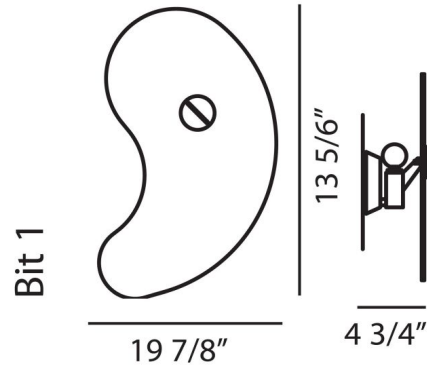

By Foscarini

Description

The Bit 1 Wall Light has a silkscreen-printed satin glass diffuser, mounted on lacquered metal support. This modern wall light focuses great attention on creativity and taste of innovation, out of the ordinary, and with highest care for details both of design and of functionality.

Shown in satin / red

Specifications

COLOR	Red
BODY FINISH	Satin
WATTAGE	60W
DIMMER	Low Voltage Electronic
DIMENSIONS	19.87"W x 13.83"H x 4.75"D
BULB NOT INCLUDED	1 x G16.5/Candelabra (E12)/60W/120V Incandescent