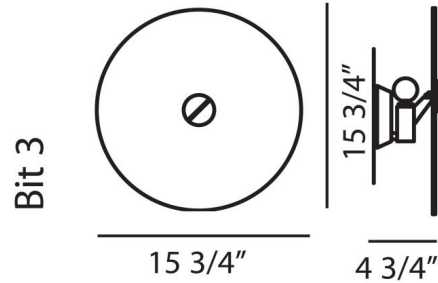

Shown in satin / white

Specifications

COLOR	White
BODY FINISH	Satin
WATTAGE	60W
DIMMER	Low Voltage Electronic
DIMENSIONS	15.75"W x 15.75"H x 4.75"D
BULB NOT INCLUDED	1 x G16.5/Candelabra (E12)/60W/120V Incandescent