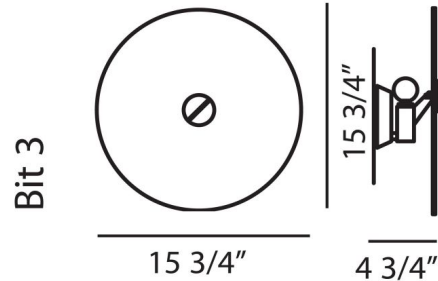

Shown in satin / white

Specifications

COLOR White
BODY FINISH Satin
WATTAGE 60W
DIMMER Low Voltage Electronic
DIMENSIONS 15.75"W x 15.75"H x 4.75"D
BULB NOT INCLUDED 1 x G16.5/Candelabra (E12)/60W/120V Incandescent