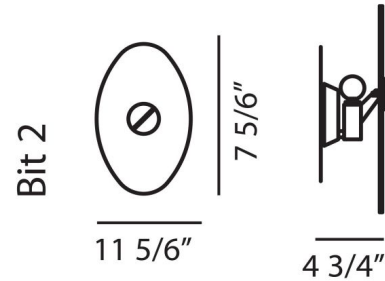

Shown in satin / blue

Specifications

COLOR	Blue
BODY FINISH	Satin
WATTAGE	60W
DIMMER	Low Voltage Electronic
DIMENSIONS	11.83"W x 7.83"H x 4.75"D
BULB NOT INCLUDED	1 x G16.5/Candelabra (E12)/60W/120V Incandescent