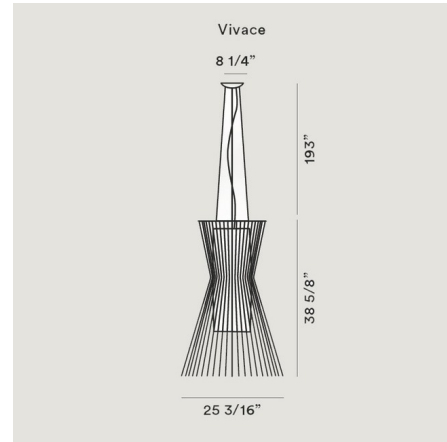

Lightology

lightology.com
866-954-4489
06-04-26

Project: _____

Company: _____

Location: _____ Fixture Type: _____

SPEC #: **FOS70346**

Approved On: _____ Approved By: _____

Allegretto Vivace Pendant By Foscarini

Description

The Allegretto Vivace Suspension interprets the wonderful theatricality of the Allegro project with proportions and volumes designed on a smaller scale. Pieces made of lacquered steel with a Copper finish.

Shown in copper

Specifications

COLOR N/A
BODY FINISH Copper
WATTAGE 150W
DIMMER Low Voltage Electronic
DIMENSIONS 19.87"W x 27.4"H
BULB NOT INCLUDED 2 x PAR30/Medium (E26)/75W/120V Halogen

Technical Information

PRODUCT DIMENSIONS Cable: 133"L

CLICK TO VIEW PRODUCT

Notes: