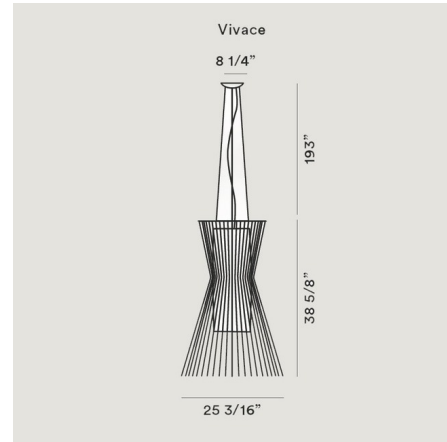

## Allegretto Vivace Pendant By Foscarini

### Description

The Allegretto Vivace Suspension interprets the wonderful theatricality of the Allegro project with proportions and volumes designed on a smaller scale. Pieces made of lacquered steel with a Copper finish.

### Specifications

COLOR	N/A
BODY FINISH	Copper
WATTAGE	150W
DIMMER	Low Voltage Electronic
DIMENSIONS	19.87"W x 27.4"H
BULB NOT INCLUDED	2 x PAR30/Medium (E26)/75W/120V Halogen

### Technical Information

PRODUCT DIMENSIONS	Cable: 133"L
--------------------	--------------

CLICK TO VIEW PRODUCT

Notes: