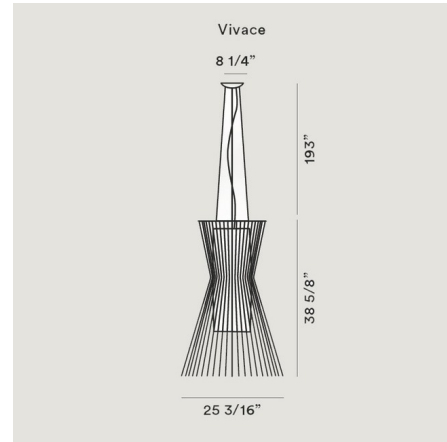

Lightology

lightology.com
866-954-4489
04-09-26

Project: _____

Company: _____

Location: _____ Fixture Type: _____

SPEC #: **FOS70346**

Approved On: _____ Approved By: _____

Allegretto Vivace Pendant By Foscarini

Description

The Allegretto Vivace Suspension interprets the wonderful theatricality of the Allegro project with proportions and volumes designed on a smaller scale. Pieces made of lacquered steel with a Copper finish.

Shown in copper

Specifications

COLOR N/A
BODY FINISH Copper
WATTAGE 150W
DIMMER Low Voltage Electronic
DIMENSIONS 19.87"W x 27.4"H
BULB NOT INCLUDED 2 x PAR30/Medium (E26)/75W/120V Halogen

Technical Information

PRODUCT DIMENSIONS Cable: 133"L

CLICK TO VIEW PRODUCT

Notes: