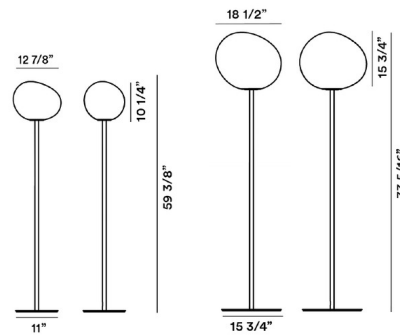

Description

The Gregg Floor Lamp brings a decorative, organic look to your interior space. Reminiscent of pebbles smoothed by water which light up with sunlight. White blown acid etched glass is complemented by a White, Gold, or Graphite finish. Available in two sizes. In-line dimmer switch. UL listed.

Shown in white / white

Specifications

COLOR	White
BODY FINISH	White
WATTAGE	75W
DIMMER	Included
DIMENSIONS	18.5"W x 73.313"H
BULB NOT INCLUDED	1 x A19/Medium (E26)/75W/120V Incandescent
OTHER BULB OPTIONS	1 x A19/Medium (E26)/120V LED