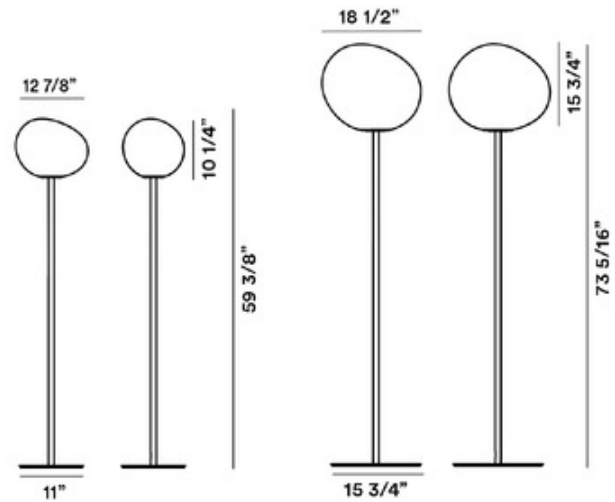

**DESIGNER** Roberto & Ludovica Palomba  
**BRAND** Foscarini

**DESCRIPTION**

The Gregg Floor Lamp brings a decorative, organic look to your interior space. Reminiscent of pebbles smoothed by water which light up with sunlight. White blown acid etched glass is complemented by a White, Gold, or Graphite finish. Available in two sizes. In-line dimmer switch. UL listed.

Shown in: Graphite / White

<b>SHADE COLOR</b>	White
<b>BODY FINISH</b>	Graphite
<b>WATTAGE</b>	75W
<b>DIMMER</b>	Included
<b>DIMENSIONS</b>	12.875"W x 59.375"H
<b>BULB NOT INCLUDED</b>	
<b>LAMP</b>	1 x A19/Medium (E26)/75W/120V Incandescent 1 x A19/Medium (E26)/120V LED

*Technical Information*

**PRODUCT DIMENSIONS** Cord: 90"

**SPEC #** FOS70396

COMPANY	PROJECT	FIXTURE TYPE	APPROVED BY	DATE