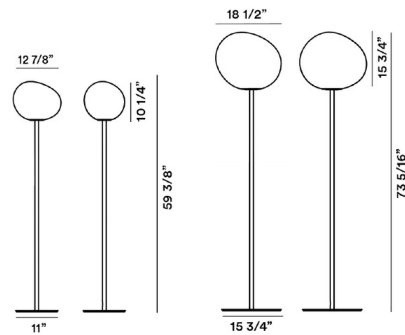

By Foscarini

Description

The Gregg Floor Lamp brings a decorative, organic look to your interior space. Reminiscent of pebbles smoothed by water which light up with sunlight. White blown acid etched glass is complemented by a White, Gold, or Graphite finish. Available in two sizes. In-line dimmer switch. UL listed.

Shown in graphite / white

Specifications

COLOR White
BODY FINISH Graphite
WATTAGE 75W
DIMMER Included
DIMENSIONS 12.875"W x 59.375"H
BULB NOT INCLUDED 1 x A19/Medium (E26)/75W/120V Incandescent
OTHER BULB OPTIONS 1 x A19/Medium (E26)/120V LED

Technical Information

PRODUCT DIMENSIONS Cord: 90"

CLICK TO VIEW PRODUCT

Notes: