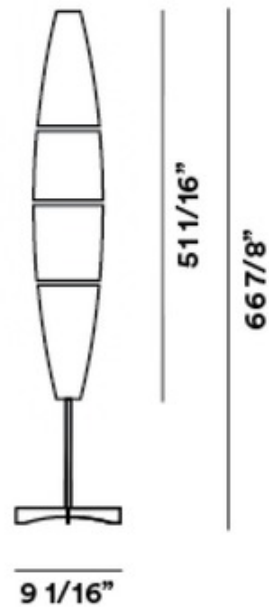

BRAND

Foscarini

DESCRIPTION

The Havana Floor Lamp is tapered like a cigar with a simple and natural silhouette. Available with Chrome or Aluminum base. On/Off switch on cord. cUL listed.

Shown in: Chrome / White

SHADE COLOR	White
BODY FINISH	Chrome
WATTAGE	150W
DIMMER	Standard 120V
DIMENSIONS	9.06"W x 66.88"H
BULB NOT INCLUDED	
LAMP	1 x A19/Medium (E26)/150W/120V Incandescent 1 x A19/Medium (E26)/120V LED

SPEC # FOS70400