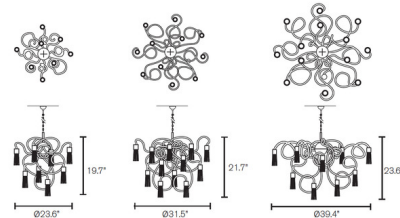

By Brand Van Egmond

Description

The Sultans of Swing Round Chandelier brings an imperial elegance to your interior space. This piece combines elements from the Broom collection and bold twisted steel lines to create a strong and fluid visual masterpiece. Includes a 6.29 inch ceiling cover plate. NOTE - The two largest sizes require a special rated junction box for fixtures weighing over 50 pounds.

Shown in nickel

Specifications

COLOR N/A
BODY FINISH Nickel
WATTAGE 350W
DIMMER Standard 120V
DIMENSIONS 39.4"W x 23.6"H
BULB NOT INCLUDED 14 x B10/Candelabra (E12)/25W/120V Incandescent
OTHER BULB OPTIONS 14 x B10/Candelabra (E12)/120V LED
COUNTRY OF ORIGIN Netherlands

Technical Information

PRODUCT DIMENSIONS Adjustable Chain Length: 66.9"

CLICK TO VIEW PRODUCT

Notes: