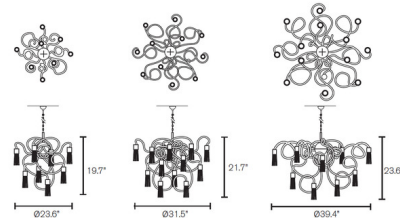

By Brand Van Egmond

Description

The Sultans of Swing Round Chandelier brings an imperial elegance to your interior space. This piece combines elements from the Broom collection and bold twisted steel lines to create a strong and fluid visual masterpiece. Includes a 6.29 inch ceiling cover plate. NOTE - The two largest sizes require a special rated junction box for fixtures weighing over 50 pounds.

Shown in nickel

Specifications

COLOR	N/A
BODY FINISH	Nickel
WATTAGE	350W
DIMMER	Standard 120V
DIMENSIONS	39.4"W x 23.6"H
BULB NOT INCLUDED	14 x B10/Candelabra (E12)/25W/120V Incandescent
OTHER BULB OPTIONS	14 x B10/Candelabra (E12)/120V LED
COUNTRY OF ORIGIN	Netherlands

Technical Information

PRODUCT DIMENSIONS	Adjustable Chain Length: 66.9"
--------------------	--------------------------------

CLICK TO VIEW PRODUCT

Notes: