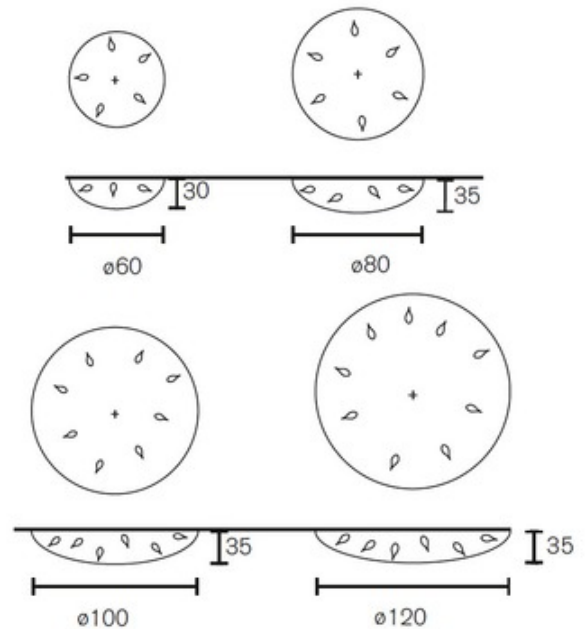

COMPANY

PROJECT

FIXTURE TYPE

APPROVED BY

DATE