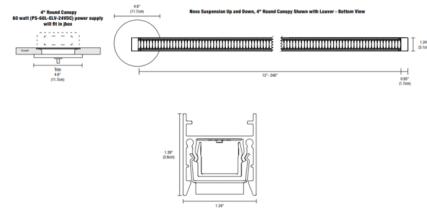

CLICK TO VIEW PRODUCT

Notes: