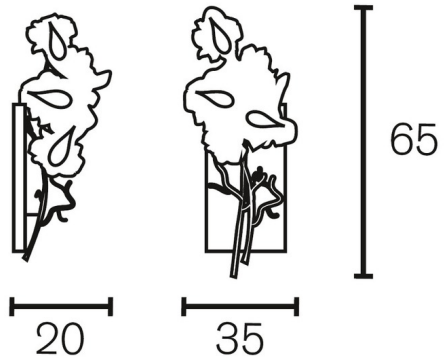

CLICK TO VIEW PRODUCT

Notes: