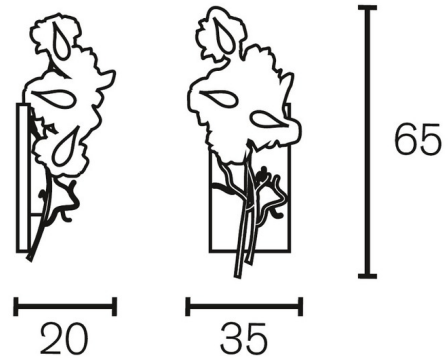

CLICK TO VIEW PRODUCT

Notes: