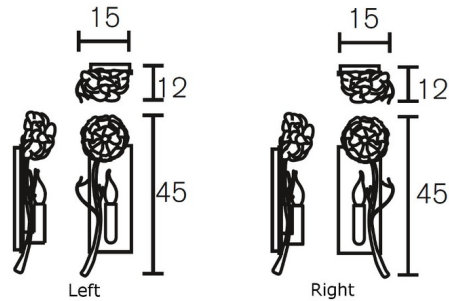

Specifications

COLOR	N/A
BODY FINISH	Nickel
WATTAGE	5W
DIMMER	Standard 120V
DIMENSIONS	5.9"W x 17.7"H x 4.7"D
BULB NOT INCLUDED	1 x B10/Candelabra (E12)/5W/120V LED
COUNTRY OF ORIGIN	Netherlands

CLICK TO VIEW PRODUCT

Notes: