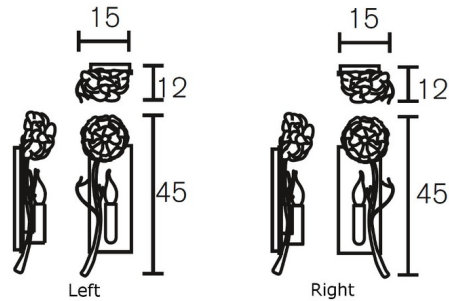

### Description

Love You Love You Not Wall Lamp is made of steel roses and crystals symbolizing the thin line between love gained and love lost - she loves me, she loves me not... Fixture available in both a right and left version.

### Specifications

COLOR	N/A
BODY FINISH	Nickel
WATTAGE	5W
DIMMER	Standard 120V
DIMENSIONS	5.9"W x 17.7"H x 4.7"D
BULB NOT INCLUDED	1 x B10/Candelabra (E12)/5W/120V LED
COUNTRY OF ORIGIN	Netherlands

CLICK TO VIEW PRODUCT