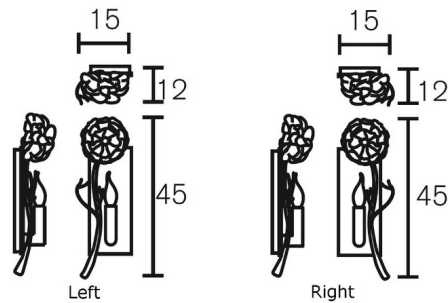

By Brand Van Egmond

Description

Love You Love You Not Wall Lamp is made of steel roses and crystals symbolizing the thin line between love gained and love lost - she loves me, she loves me not... Fixture available in both a right and left version.

Shown in nickel

Specifications

COLOR N/A
BODY FINISH Nickel
WATTAGE 5W
DIMMER Standard 120V
DIMENSIONS 5.9"W x 17.7"H x 4.7"D
BULB NOT INCLUDED 1 x B10/Candelabra (E12)/5W/120V LED
COUNTRY OF ORIGIN Netherlands