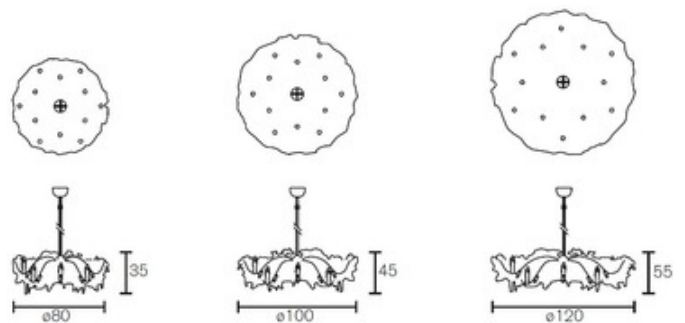

**DESIGNER** Annet van Egmond & William Brand  
**BRAND** Brand Van Egmond

**DESCRIPTION**

Icy Lady Hanging Lamp Round Chandelier with Swarovski crystals features curvy, flowery shapes that bring a bold statement to any area. Made in the Netherlands. Note: All sizes require a special rated junction box for fixtures weighing over 50 lbs. Includes canopy cover for US junction box.

*Shown in: Nickel / Crystal*

**SHADE COLOR** Crystal  
**BODY FINISH** Nickel  
**WATTAGE** 300W  
**DIMMER** Standard 120V  
**DIMENSIONS** 39.4"W x 17.7"H  
**BULB INCLUDED**  
**LAMP** 12 x JCD/G9/25W/120V Halogen

*Technical Information*

**PRODUCT DIMENSIONS** Downrod Lengths Included: 2 x 39.35" (can be field cut)

**SPEC #** BVE70568

COMPANY	PROJECT	FIXTURE TYPE	APPROVED BY	DATE