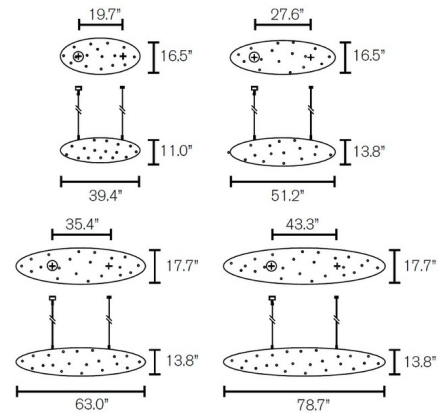

Lightology

lightology.com
866-954-4489
04-08-26

Project: _____

Company: _____

Location: _____ Fixture Type: _____

SPEC #: **BVE70586**

Approved On: _____ Approved By: _____

Crystal Waters Cigar Linear Pendant By Brand Van Egmond

Description

The Crystal Waters Cigar Linear Pendant features a hand sculpted frame of nickel strands in a wide range of shapes that flow like the water leaving a riverbed. Includes a 6.29 inch ceiling cover plate.

Shown in nickel

Specifications

COLOR	N/A
BODY FINISH	Nickel
WATTAGE	300W
DIMMER	Standard 120V
DIMENSIONS	78"L x 39.4"W x 11"H
BULB INCLUDED	12 x JCD/G9/25W/120V Halogen
COUNTRY OF ORIGIN	Netherlands

Technical Information

PRODUCT DIMENSIONS	Adjustable Cable Length: 78.7"
--------------------	--------------------------------

CLICK TO VIEW PRODUCT

Notes: