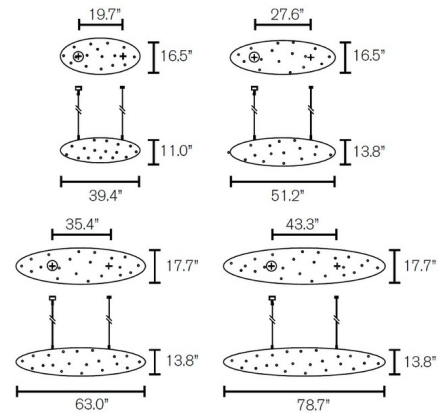

Lightology

lightology.com
866-954-4489
05-24-26

Project: _____

Company: _____

Location: _____ Fixture Type: _____

SPEC #: **BVE70586**

Approved On: _____ Approved By: _____

Crystal Waters Cigar Linear Pendant By Brand Van Egmond

Description

The Crystal Waters Cigar Linear Pendant features a hand sculpted frame of nickel strands in a wide range of shapes that flow like the water leaving a riverbed. Includes a 6.29 inch ceiling cover plate.

Shown in nickel

Specifications

COLOR	N/A
BODY FINISH	Nickel
WATTAGE	300W
DIMMER	Standard 120V
DIMENSIONS	78"L x 39.4"W x 11"H
BULB INCLUDED	12 x JCD/G9/25W/120V Halogen
COUNTRY OF ORIGIN	Netherlands

Technical Information

PRODUCT DIMENSIONS Adjustable Cable Length: 78.7"

CLICK TO VIEW PRODUCT

Notes: