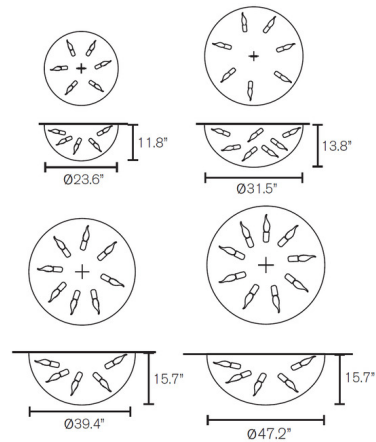

### Description

The Delphinium Ceiling Flush Light features a diffuser of hand-sculpted metal full of gaiety and elegance. Large, clear glass elements drop down throughout the garland of iron completing this sculptural masterpiece. Available in four sizes. NOTE - Two largest sizes require a special rated junction box for fixtures weighing over 50 pounds.

### Specifications

COLOR	Clear
BODY FINISH	Nickel
WATTAGE	25W
DIMMER	Standard 120V
DIMENSIONS	23.6"W x 11.8"H
BULB NOT INCLUDED	5 x B10/Candelabra (E12)/5W/120V LED
OTHER BULB OPTIONS	5 x B10/Candelabra (E12)/120V Incandescent
COUNTRY OF ORIGIN	Netherlands