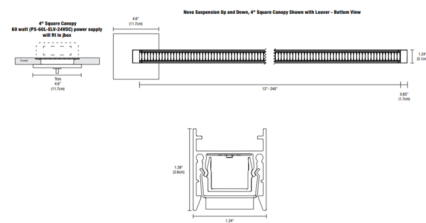

By PureEdge Lighting

Description

Nova Remote Power Downlight Suspension with Square Canopy End Feed is a linear LED fixture that offers direct light in a clean, contemporary style. Nova is available in various increments from 36 to 240 inches and features a diffused white 100 degree or clear frosted 60 degree downlight lens, optional black or white louver, multiple finishes, three wattage options, and a spectrum of color temperature options. 84 inch maximum length for Chrome finish. ETL listed. Title 24 compliant when used with a Universal (UNI) power supply. Fixture includes a 5 year warranty. Note: Canopy mounts to a standard junction box either using the PS-60L-ELV-24VDC (60 Watt 24 Volt DC Power Supply) which fits inside junction box, or from a 24VDC remote Universal (UNI) power supply. Universal dimming with UNI power supply (TRIAC/ELV/0-10V). ELV dimming with PS-60L-ELV power supply. Power supply, dimmer control, and optional accessories sold separately. Note: Includes a square 4 inch canopy and adjustable 12 foot coaxial and aircraft cables. Additional aircraft cables are included for support when fixture exceeds 84 inch.

Specifications

COLOR	White / Black Louver
BODY FINISH	Satin Nickel
WATTAGE	15W
DIMMER	Dimmable
DIMENSIONS	36"L x 1.24"W x 1.39"H
INTEGRATED LED MODULE	3 x LED/5W/24V LED
COUNTRY OF ORIGIN	United States

Technical Information

LAMP LIFE	50000 hours
COLOR RENDERING	95 CRI
LAMP COLOR	2700K
LUMENS/WATT	64.80
LUMINOUS FLUX	324 lumens

Shown in satin nickel / white / black louver

CLICK TO VIEW PRODUCT

Notes: