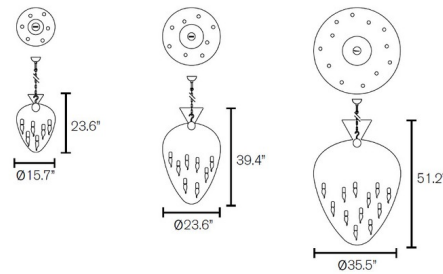

By Brand Van Egmond

Description

The Hollywood Conical Chandelier features sculpted metal in an organic design, evocative of bare branched trees. Light reflects off the sinewy branches of this sculptural masterpiece. Each fixture is a unique, hand crafted piece, and comes with a certificate of authenticity. NOTE - Large version requires a special rated junction box for fixtures weighing over 50 pounds.

Specifications

COLOR N/A
BODY FINISH Nickel
WATTAGE 200W
DIMMER Standard 120V
DIMENSIONS 23.6"W x 39.4"H
BULB NOT INCLUDED 8 x B10/Candelabra (E12)/25W/120V Incandescent
OTHER BULB OPTIONS 8 x B10/Candelabra (E12)/120V LED
COUNTRY OF ORIGIN Netherlands

Technical Information

PRODUCT DIMENSIONS Adjustable Chain Length: 66.9"

Shown in nickel

CLICK TO VIEW PRODUCT

Notes: