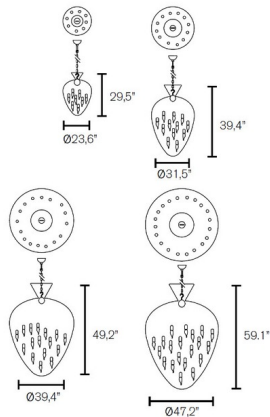

### Description

The Hollywood Round Glass Chandelier features sculpted metal in an organic design, evocative of bare branched trees. Light reflects off the sinewy branches of this sculptural masterpiece. Each fixture is a unique, hand crafted piece, and comes with a certificate of authenticity. NOTE - Medium, Large and Extra Large sizes requires a special rated junction box for fixtures weighing over 50 pounds.

Shown in nickel

### Specifications

COLOR	N/A
BODY FINISH	Nickel
WATTAGE	300W
DIMMER	Standard 120V
DIMENSIONS	31.5"W x 39.4"H
BULB NOT INCLUDED	12 x B10/Candelabra (E12)/25W/120V Incandescent
OTHER BULB OPTIONS	12 x B10/Candelabra (E12)/120V LED
COUNTRY OF ORIGIN	Netherlands