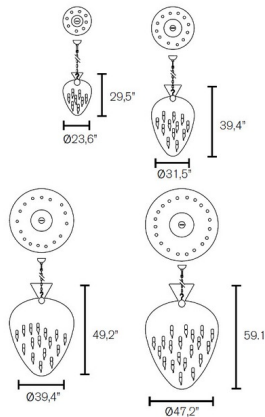

### Description

The Hollywood Round Glass Chandelier features sculpted metal in an organic design, evocative of bare branched trees. Light reflects off the sinewy branches of this sculptural masterpiece. Each fixture is a unique, hand crafted piece, and comes with a certificate of authenticity. NOTE - Medium, Large and Extra Large sizes requires a special rated junction box for fixtures weighing over 50 pounds.

Shown in nickel

### Specifications

COLOR	N/A
BODY FINISH	Nickel
WATTAGE	300W
DIMMER	Standard 120V
DIMENSIONS	31.5"W x 39.4"H
BULB NOT INCLUDED	12 x B10/Candelabra (E12)/25W/120V Incandescent
OTHER BULB OPTIONS	12 x B10/Candelabra (E12)/120V LED
COUNTRY OF ORIGIN	Netherlands