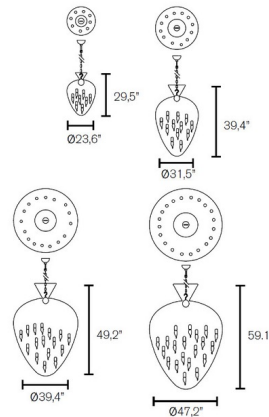

By Brand Van Egmond

Description

The Hollywood Round Glass Chandelier features sculpted metal in an organic design, evocative of bare branched trees. Light reflects off the sinewy branches of this sculptural masterpiece. Each fixture is a unique, hand crafted piece, and comes with a certificate of authenticity. NOTE - Medium, Large and Extra Large sizes requires a special rated junction box for fixtures weighing over 50 pounds.

Shown in nickel

Specifications

COLOR	N/A
BODY FINISH	Nickel
WATTAGE	300W
DIMMER	Standard 120V
DIMENSIONS	31.5"W x 39.4"H
BULB NOT INCLUDED	12 x B10/Candelabra (E12)/25W/120V Incandescent
OTHER BULB OPTIONS	12 x B10/Candelabra (E12)/120V LED
COUNTRY OF ORIGIN	Netherlands