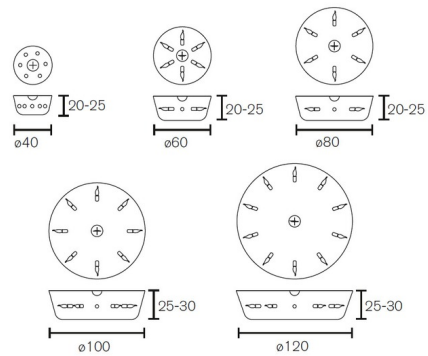

By Brand Van Egmond

Description

The Hollywood Round Ceiling Flush Light features sculpted metal in an organic design, evocative of bare branched trees. Light reflects off the sinewy branches of this sculptural masterpiece Available in four sizes. Each fixture is a unique, hand crafted piece, and comes with a certificate of authenticity.

Shown in nickel

Specifications

COLOR	N/A
BODY FINISH	Nickel
WATTAGE	150W
DIMMER	Standard 120V
DIMENSIONS	31.5"W x 9.8"H
BULB NOT INCLUDED	6 x B10/Candelabra (E12)/25W/120V Incandescent
OTHER BULB OPTIONS	6 x B10/Candelabra (E12)/120V LED
COUNTRY OF ORIGIN	Netherlands