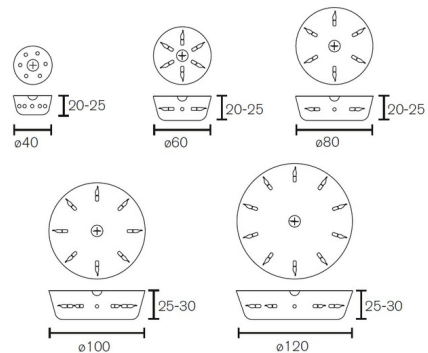

By Brand Van Egmond

Description

The Hollywood Round Ceiling Flush Light features sculpted metal in an organic design, evocative of bare branched trees. Light reflects off the sinewy branches of this sculptural masterpiece Available in four sizes. Each fixture is a unique, hand crafted piece, and comes with a certificate of authenticity.

Shown in nickel

Specifications

COLOR	N/A
BODY FINISH	Nickel
WATTAGE	150W
DIMMER	Standard 120V
DIMENSIONS	31.5"W x 9.8"H
BULB NOT INCLUDED	6 x B10/Candelabra (E12)/25W/120V Incandescent
OTHER BULB OPTIONS	6 x B10/Candelabra (E12)/120V LED
COUNTRY OF ORIGIN	Netherlands