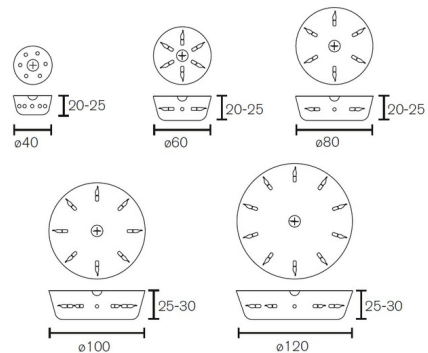

### Description

The Hollywood Round Ceiling Flush Light features sculpted metal in an organic design, evocative of bare branched trees. Light reflects off the sinewy branches of this sculptural masterpiece Available in four sizes. Each fixture is a unique, hand crafted piece, and comes with a certificate of authenticity.

### Specifications

COLOR	N/A
BODY FINISH	Nickel
WATTAGE	150W
DIMMER	Standard 120V
DIMENSIONS	31.5"W x 9.8"H
BULB NOT INCLUDED	6 x B10/Candelabra (E12)/25W/120V Incandescent
OTHER BULB OPTIONS	6 x B10/Candelabra (E12)/120V LED
COUNTRY OF ORIGIN	Netherlands