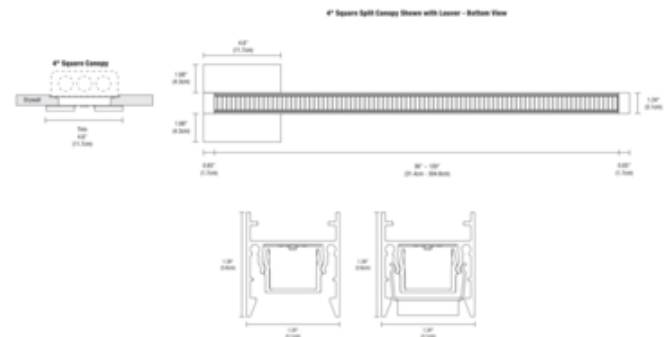

Technical Information

LUMINOUS FLUX	245 lumens
LUMENS/WATT	49.00
LAMP COLOR	2700K
COLOR RENDERING	95 CRI

SPEC # EDG707810