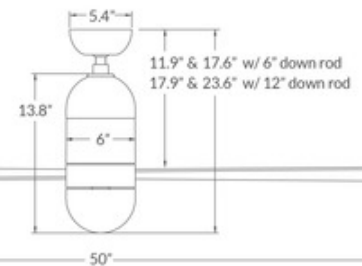

BRAND

Modern Fan Co.

DESCRIPTION

Cirrus Ceiling Fan is another Ron Rezek masterpiece featuring a cylindrical body made of die-cast aluminum. Available with a Brushed Aluminum or Gloss White motor with White, Aluminum, or Maple blades. Available with: 001 Control which provides fan operation only with four speeds; 003 Control which provides three speeds and choice of on/off or dimming light function, and comes with a handset, wall mounted holder, and RF receiver; or 005 Control - a wall/remote combo which includes the 003 handset - three speeds and choice of on/off or dimming light function, and comes with a handset, wall mounted holder, and RF receiver. UL listed.

SHADE COLOR	White
BODY FINISH	Gloss White
WATTAGE	N/A
DIMMER	N/A
DIMENSIONS	50"W x 23.6"H
LAMP	N/A

SPEC # MDF7091

COMPANY

PROJECT

FIXTURE TYPE

APPROVED BY

DATE