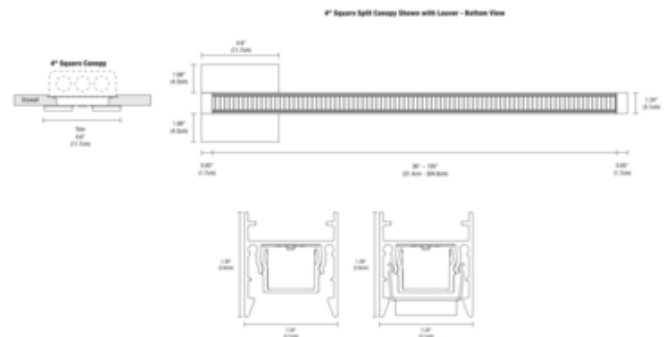

**DESIGNER**

Gregory Kay

**BRAND**

PureEdge Lighting

**DESCRIPTION**

Nova Warm Dim Ceiling Downlight is a linear LED fixture that offers direct light in a clean, contemporary style. Nova is available in various increments from 36 to 120 inches and features a diffused white 100 degree lens or clear frosted 60 degree lens, optional black or white louvers, a variety of finishes, 4.4 LED watts per foot, and Warm Dim 2700K to 2000K (27D) or 3000K to 2000K (30D) color temperature. 84 inch maximum length for Chrome finish. ETL listed. Fixture includes a 5 year warranty. Title 24 compliant when used with a Universal (UNI) power supply. Product is built to order. Note: Canopy mounts to a standard junction box either using the PS-60L-ELV-24VDC (60 Watt 24 Volt DC Power Supply) which fits inside junction box, or from a 24VDC remote Universal (UNI) power supply. Universal dimming with UNI power supply (TRIAC/ELV/0-10V). ELV dimming with PS-60L-ELV power supply. Power supply, dimmer control, and optional accessories sold separately. Note: Includes a 4 inch square split canopy, an 8 foot power cable, and ceiling locking clips for support every 2 feet.

<b>SHADE COLOR</b>	White Lens
<b>BODY FINISH</b>	Satin Nickel
<b>WATTAGE</b>	5W
<b>DIMMER</b>	Low Voltage Electronic
<b>DIMENSIONS</b>	12"L x 1.24"W x 1.39"H
<b>INTEGRATED LED MODULE</b>	
<b>LAMP</b>	1 x LED/5W/24V LED

*Technical Information*

<b>LUMINOUS FLUX</b>	302 lumens
<b>LUMENS/WATT</b>	60.40
<b>LAMP COLOR</b>	2700K Warm Dim
<b>COLOR RENDERING</b>	95 CRI

**SPEC #** EDG709610

COMPANY	PROJECT	FIXTURE TYPE	APPROVED BY	DATE