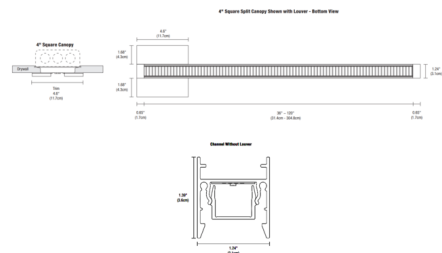

### Specifications

COLOR . . . . . White Lens  
 BODY FINISH . . . . . Satin Nickel  
 WATTAGE . . . . . 20W  
 DIMMER . . . . . Low Voltage Electronic  
 DIMENSIONS . . . . . 48"L x 1.24"W x 1.39"H  
 INTEGRATED LED MODULE . . . . . 4 x LED/5W/24V LED