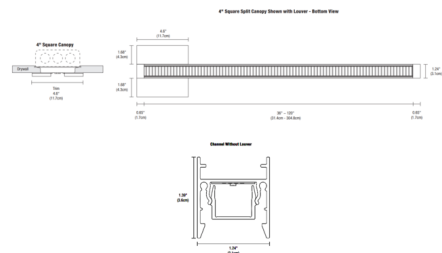

CLICK TO VIEW PRODUCT

Notes: